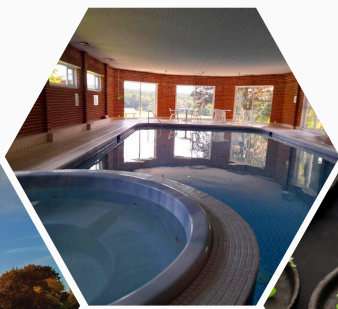

ROFFEY PARK VENUE

**Roffey Park Institute
Forest Road, Colgate
West Sussex, RH12 4TB
01293 851644**

Accommodation is available on site at the fabulous Roffey Park Venue

We have a mixture of twin and double rooms, but limited availability so please book early. All rooms are ensuite with bath/shower, large screen TV, free internet access, hair dryers and tea/coffee making facilities. Breakfast is included in the price.

Roffey Park Venue has a heated indoor swimming pool with jacuzzi, sauna and steam room. There is also a small gym available. We have 40 acres of grounds to explore and adjacent to St. Leonard's Forest so ideal for walking. We also have some mountain bikes to borrow. Horsham is the nearest town 3 miles away with shops, bars, restaurants and a cinema and a main line railway station with connections direct to London. Gatwick Airport is 15 minutes away by taxi with mainline railway to London and Brighton. We are 3 miles from junction 11 (Pease Pottage) of the M23 motorway.