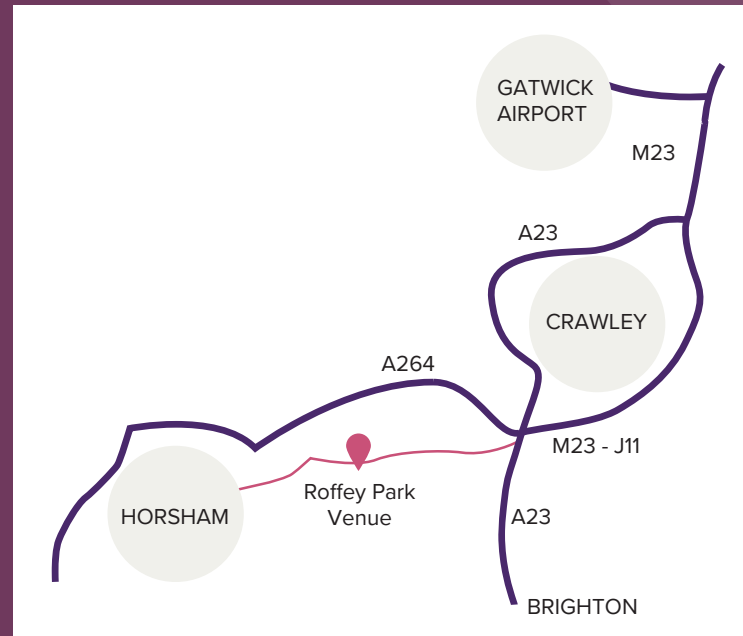

Contact Us

Get in touch with our venue sales team today and let us start working together to create your unique and special occasion.

+44 (0)1293 851644

venue@roffeypark.com

www.roffeyparkvenue.com

Private events activity is undertaken by Roffey Park Services Limited, a Company Limited by Shares Registered in England No 5025908, a wholly owned subsidiary of Roffey Park Institute Limited.